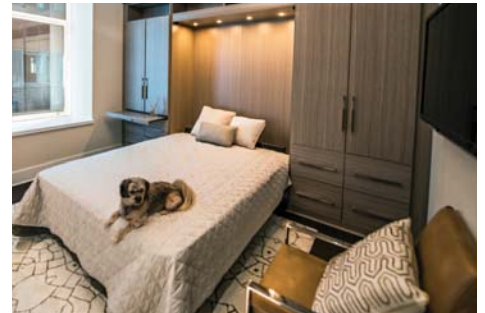

- Mattresses are included and will be delivered on the same day as the installation
- Includes 8" coil Parmalee mattress
- Customer supplied mattresses may not exceed 10" D
- Twin Wall Bed opens with one cabinet door to allow access to the fold down bed
- Full and Queen Wall Beds have two cabinet doors
- Baseboards will be cut out during installation to allow the panels to sit flush to the wall
- Outlet placement for wire patterns, may need to drill holes or create cut-outs for wiring towers
- Requires 16" deep minimum
- Additional shelving can be added to the heights

Sample twin size bed installation

Sample full size bed installation

Sample queen size bed installation